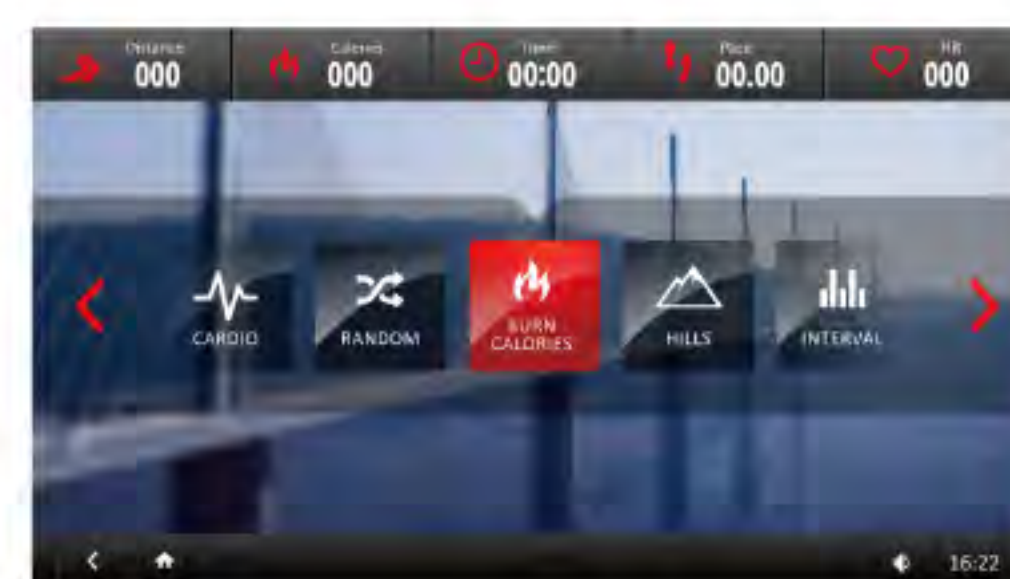

R900 TOUCH-SCREEN Console System

R900 console is all about making it easy for the users, simple and focused, featuring latest and fitness workouts at your fingertips. R900 console also offers users a rich entertainment experience, including internet, apps and multi-media (image, music&video).