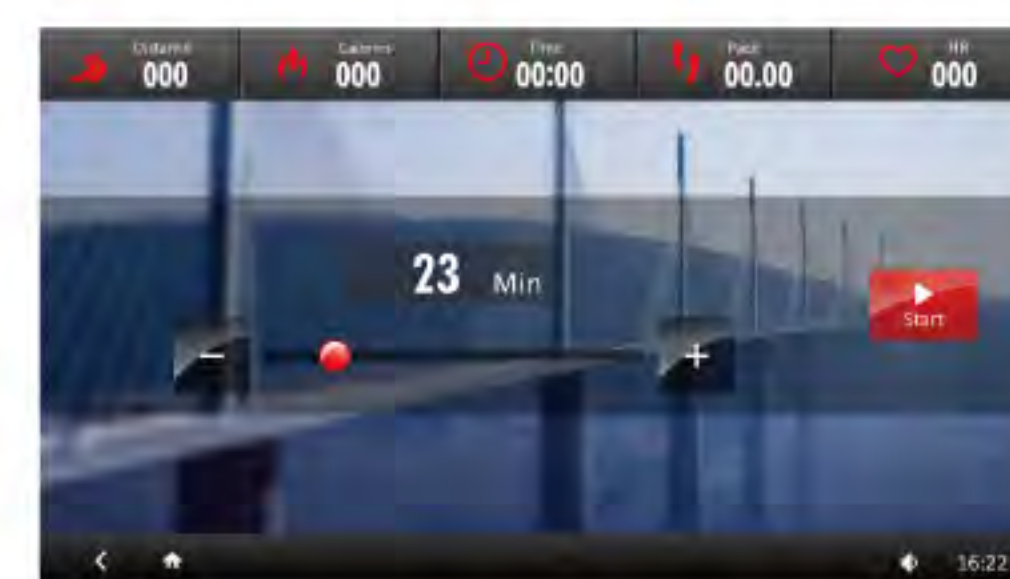

R900 TOUCH-SCREEN Console System

R900 console is all about making it easy for the users, simple and focused, featuring latest and fitness workouts at your fingertips. R900 console also offers users a rich entertainment experience, including internet, apps and multi-media (image, music&video).

R is for reinvent and reassure, designed specifically for those looking for solid, commercial quality under sleek and modern appearance, R series put our best into the package.

R series reinvent our cardio line-up with the whole new looks, yet reassures our clients with popular user-focused features like ultra-thick running belts, personal fans, wrap-around seat adjusts, dual-platform pedals, and much more.